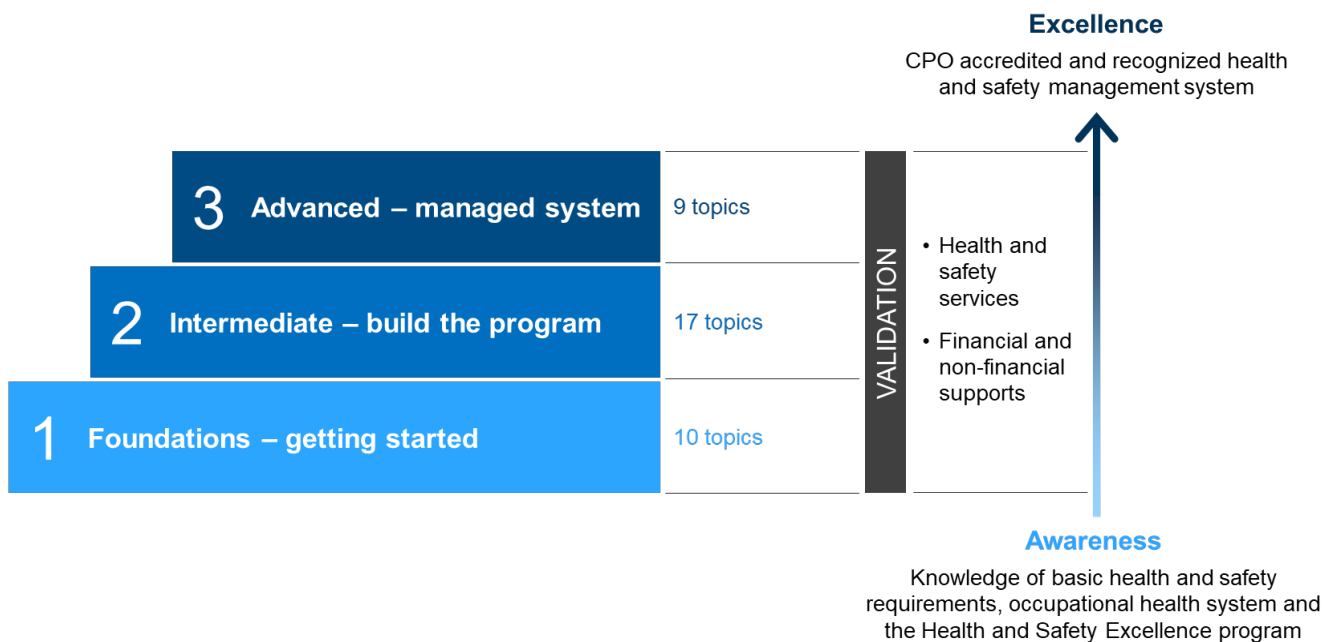

Health and Safety Excellence program

Program at a glance:

What is the Health and Safety Excellence program?

- ➔ WSIB's only incentive program that gives you a roadmap to improve the health and safety of your workplace
- ➔ Delivered by a network of WSIB-approved providers with industry expertise which includes Workplace Safety North (WSN)
- ➔ Flexible, rolling entry, simple requirements and services across the province

STEP TWO:

Complete the online health and safety assessment

WSN will send you the link to access the online platform and complete the assessment.

The assessment results will recommend topics based on program levels.