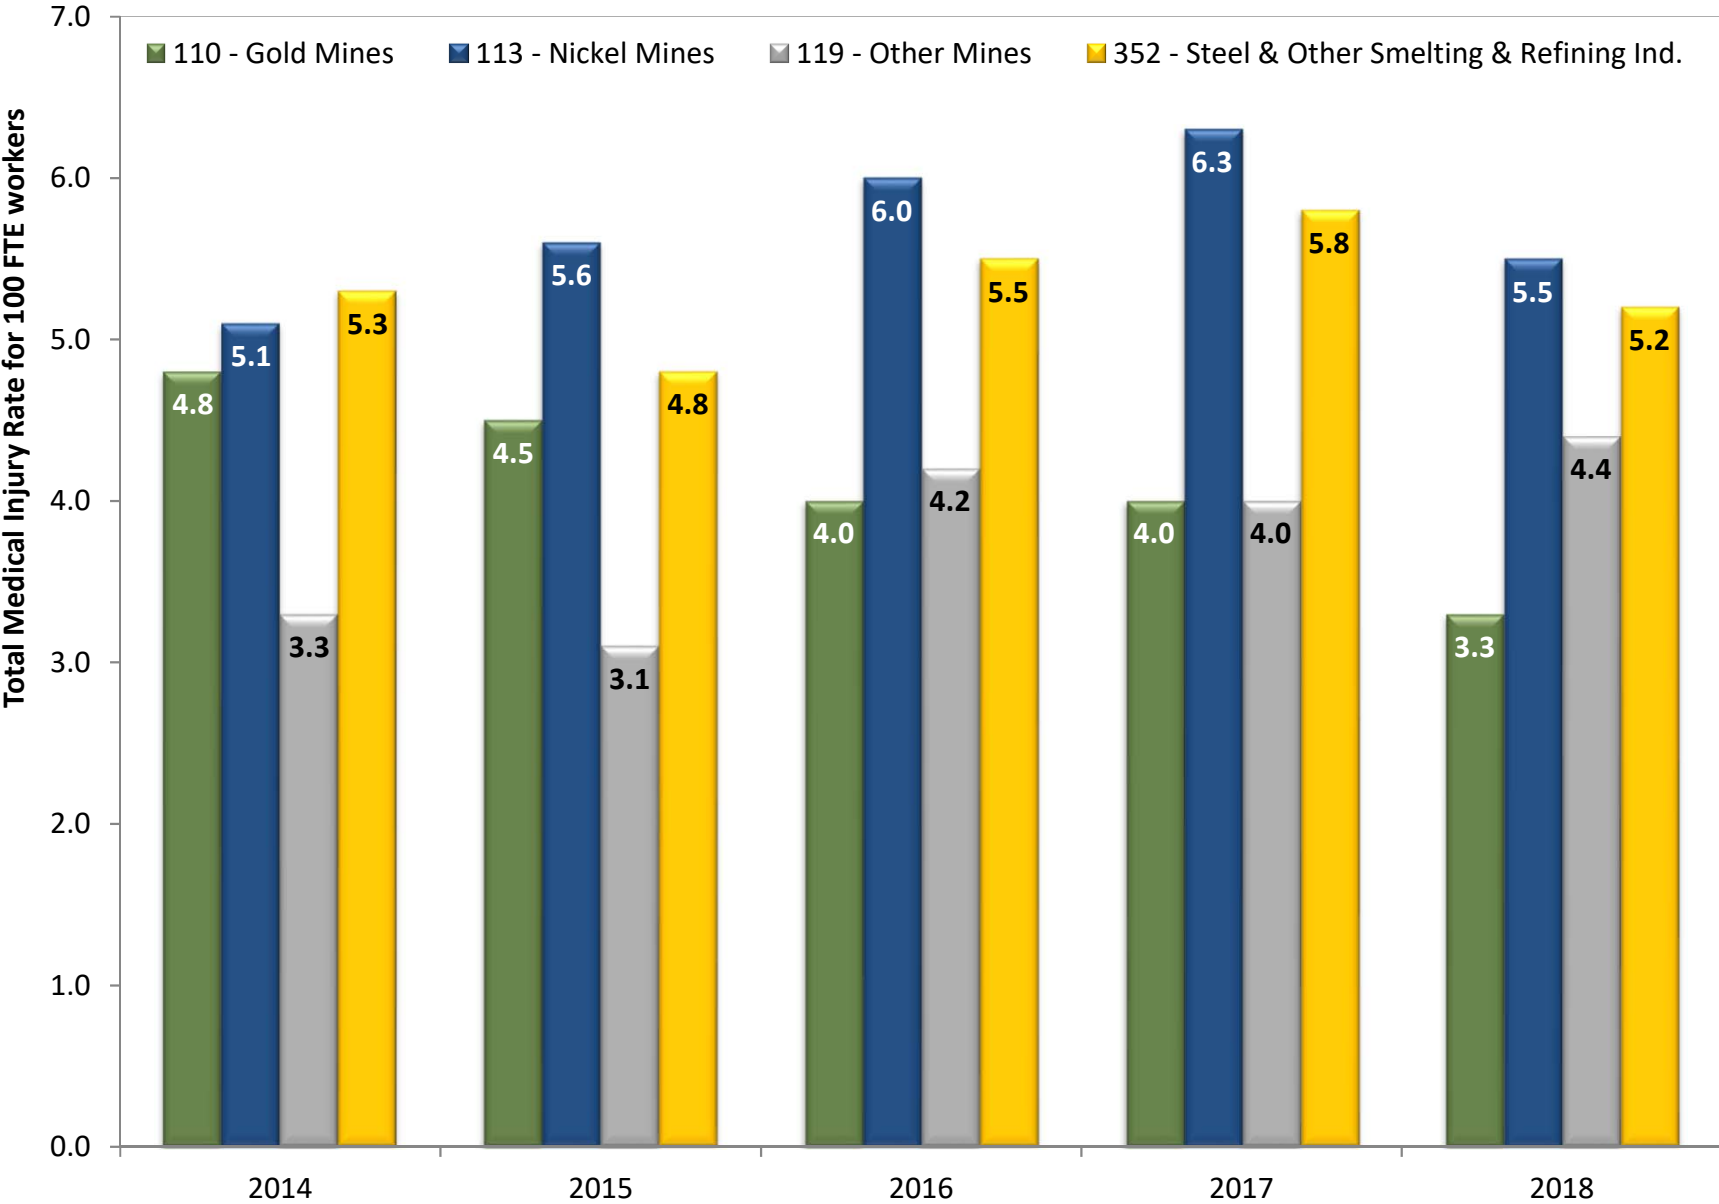

# Ontario Mining, Other Primary Steel Sector Lost Time Injury Rates 2014 - 2018

Source: WSIB, EIW, as of March 2019

# Ontario Mining, Other Primary Steel Sector Total Medical Injury Rates 2014 - 2018

Source: WSIB, EIW, as of March 2019