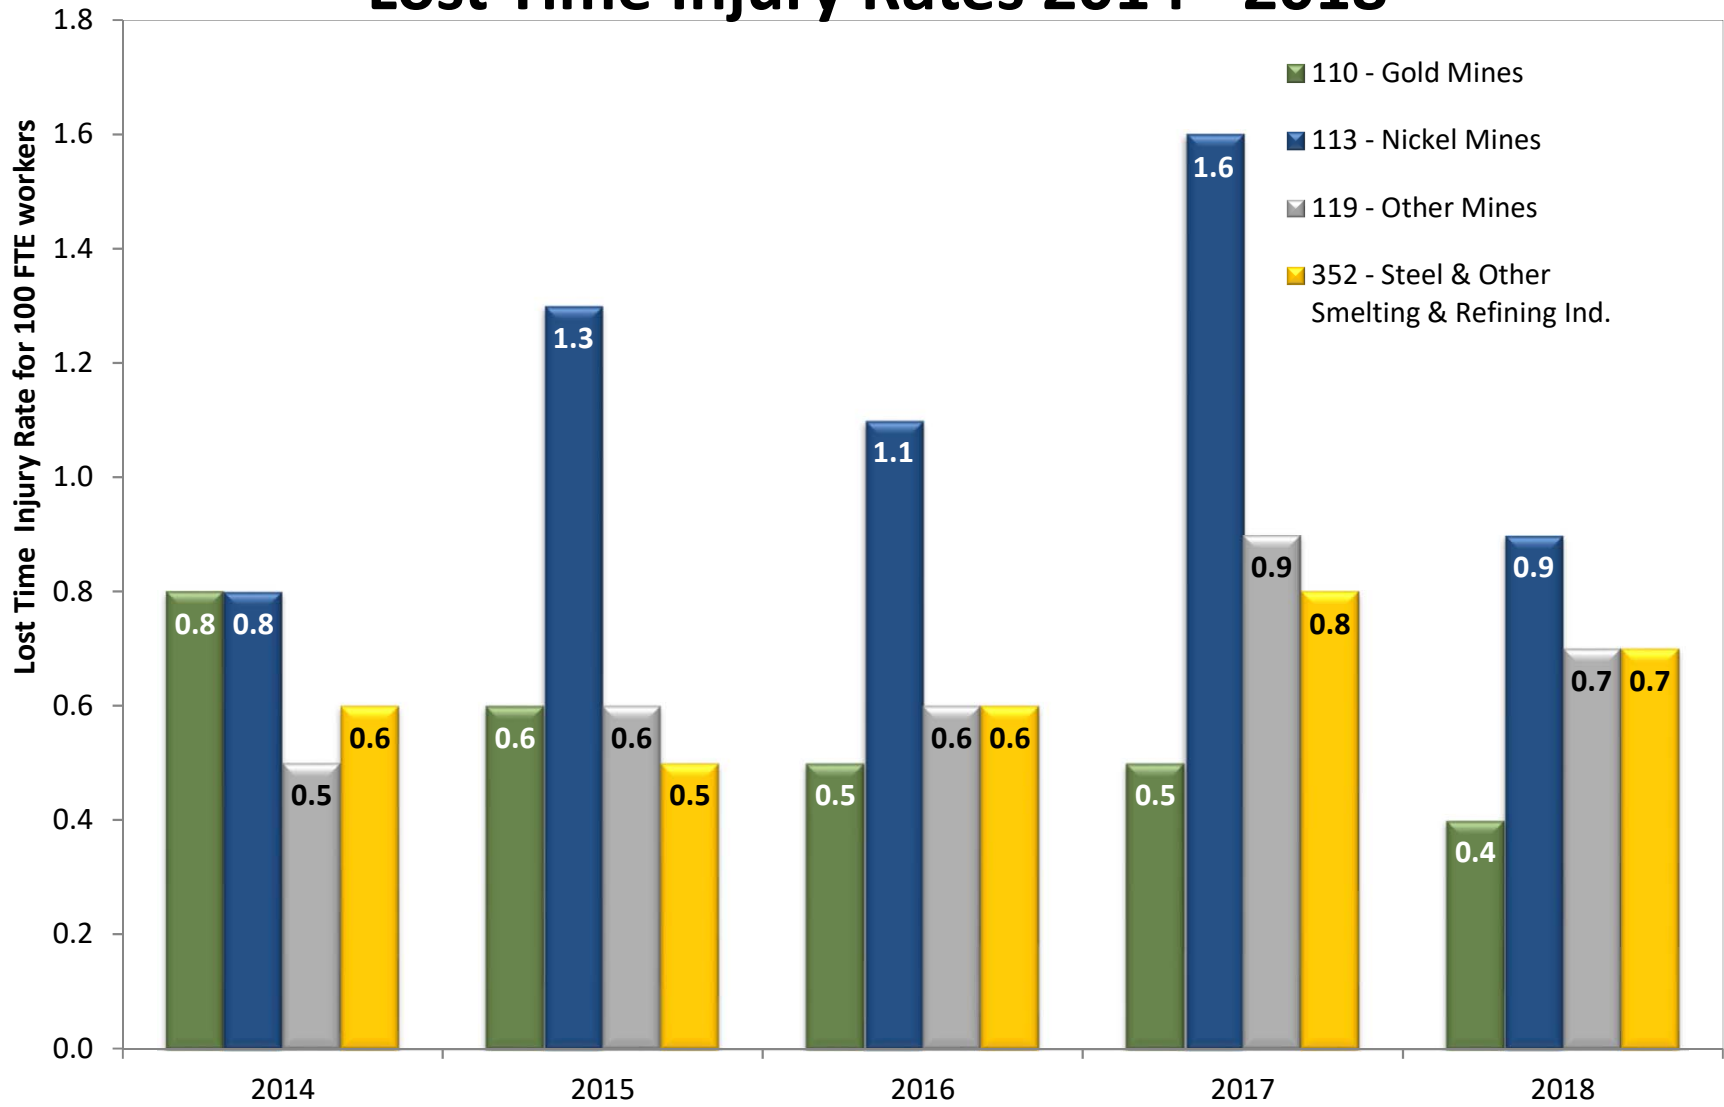

# Ontario Mining, Other Primary Steel Sector Lost Time Injury Rates 2014 - 2018

Source: WSIB, EIW, as of March 2019