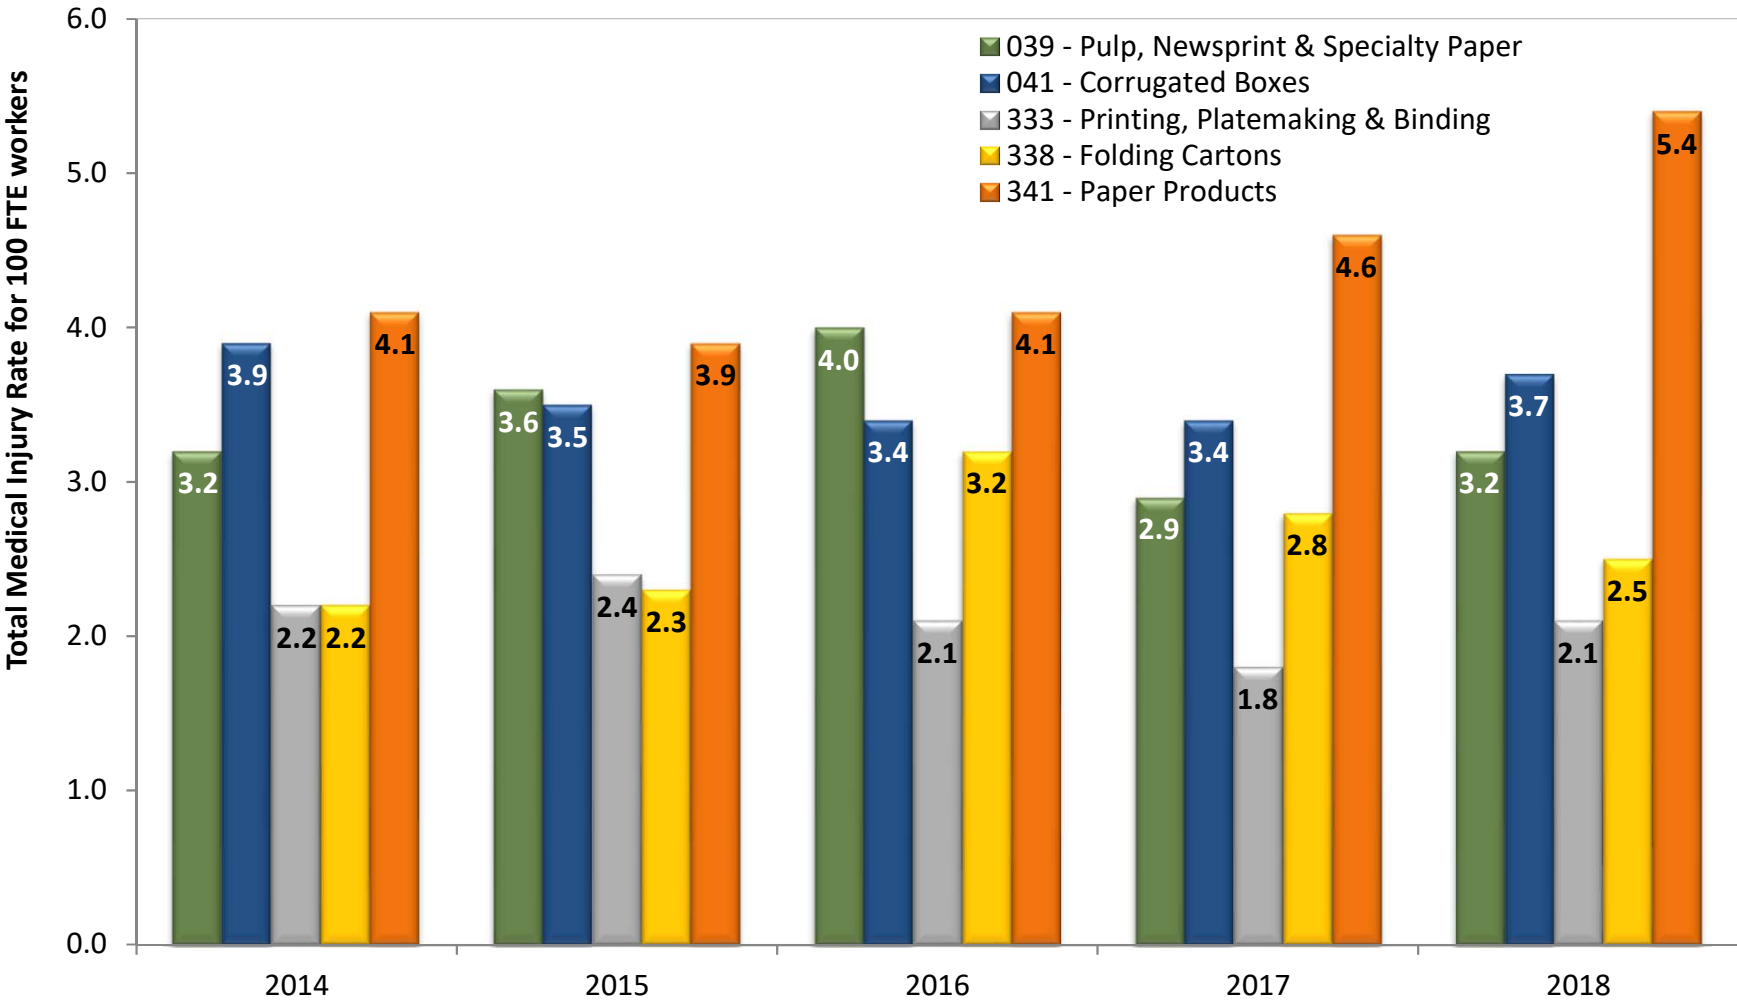

Ontario Paper, Printing and Converting Sector Lost Time Injury Rates 2014 - 2018

Source: WSIB, EIW, as of March 2019

Ontario Paper, Printing and Converting Sector Total Medical Injury Rates 2014 - 2018

Source: WSIB, EIW, as of March 2019